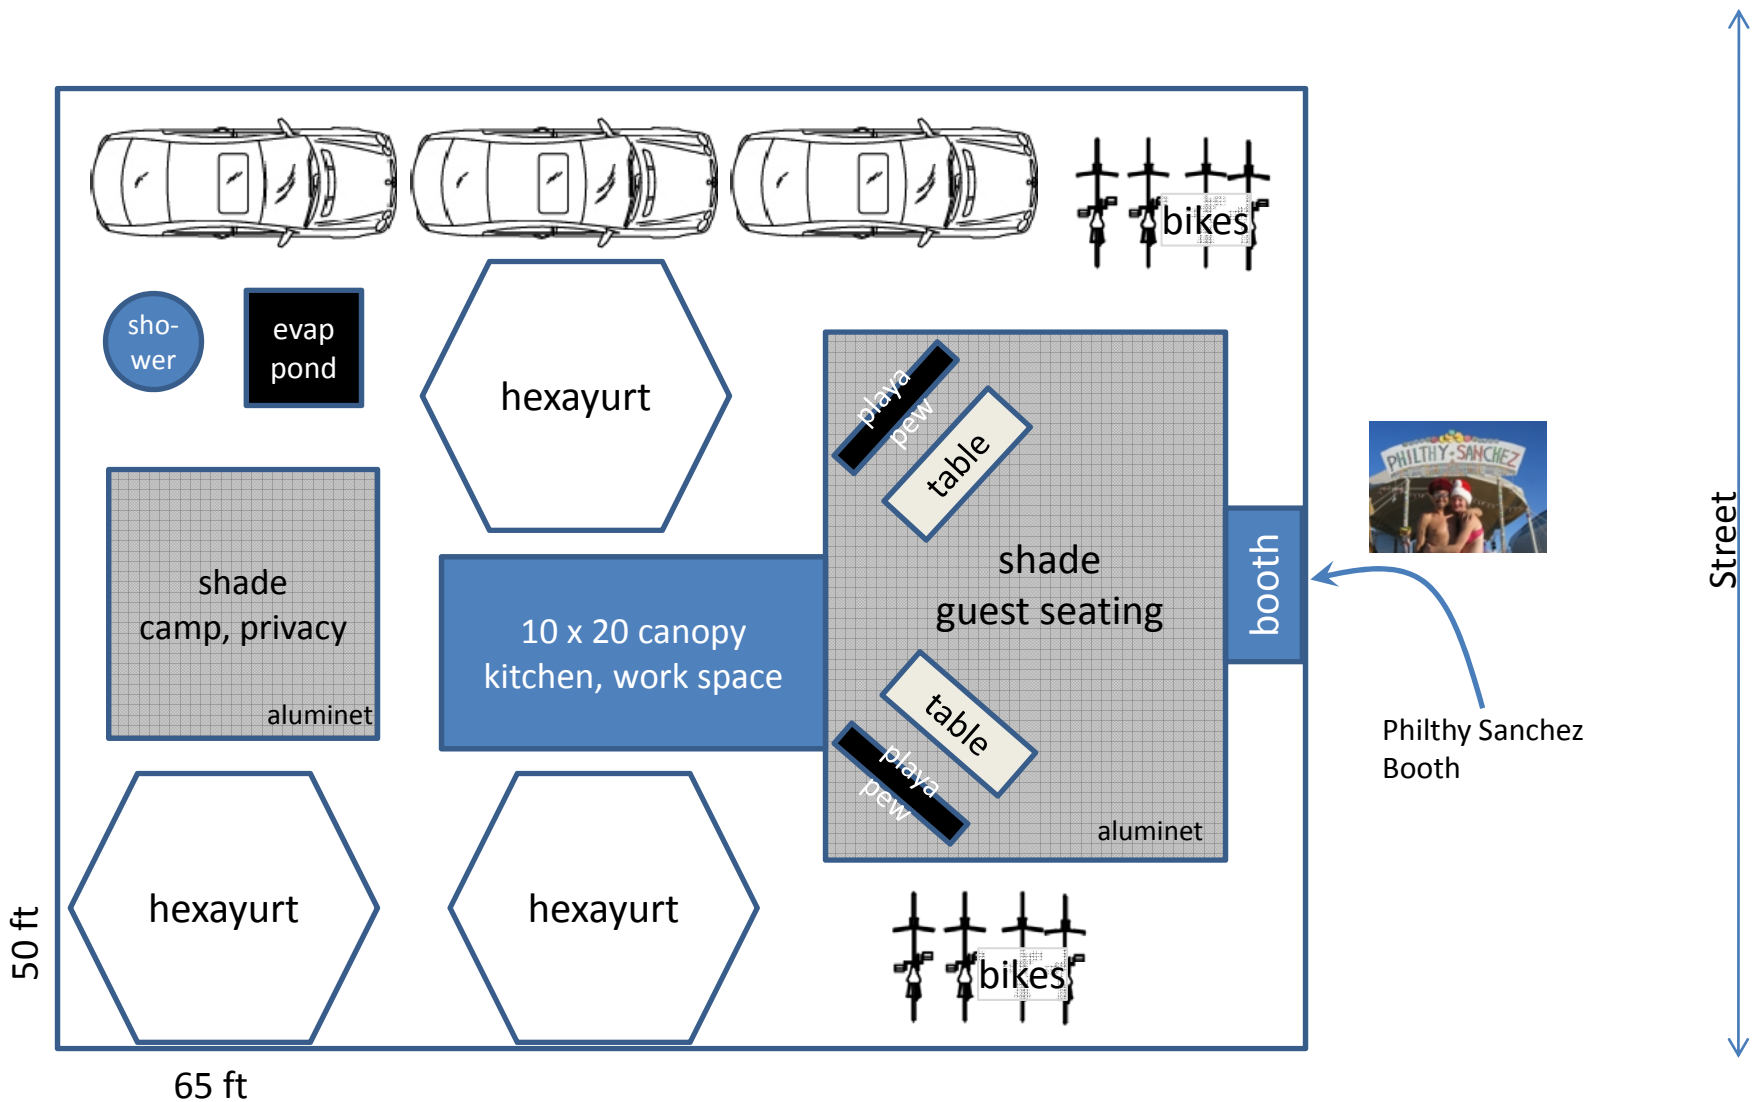

# Philthy Sanchez 2010 Camp Layout

65 x 50 ft = 3250 sq ft  
6-8 campers